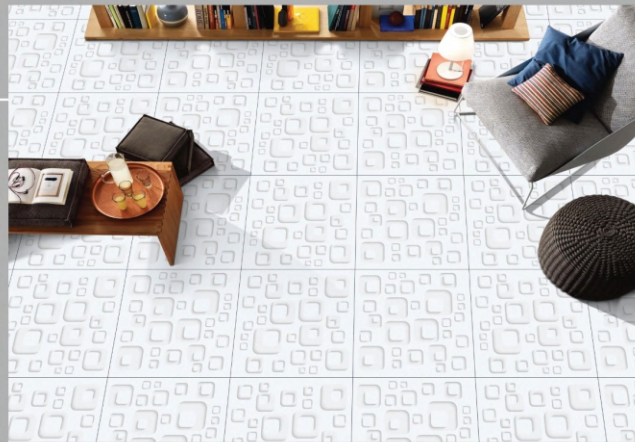

3D-S6

GVT/PGVT

600x600mm